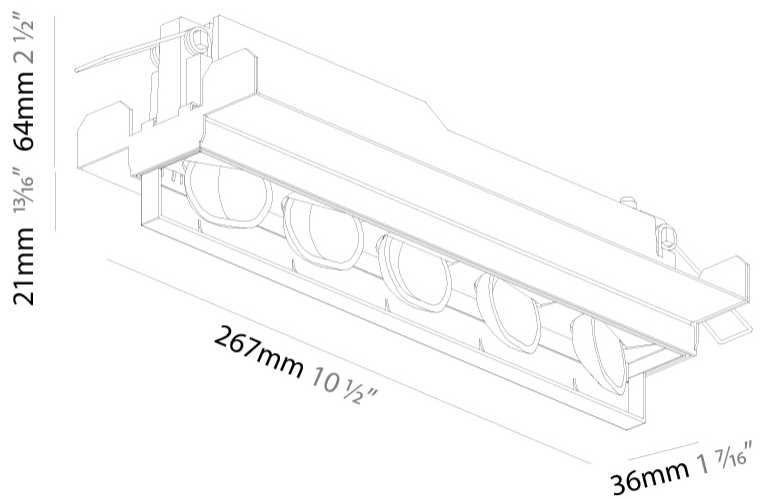

GENERAL

Series: Magiq Wallwash
 Brand: Prolicht
 Division: Architectural
 Mounting Type: Trimless
 Mounting Location: Ceiling
 Subcategory: Wallwash

PHYSICAL

Shape: Rectangle
 Length (mm): 267
 Length (in): 10 1/2
 Width (mm): 36
 Width (in): 1 7/16
 Height (mm): 64
 Height (in): 2 1/2
 Ceiling Thickness (mm): 12.5
 Ceiling Thickness (in): 1/2
 Min. Recessing Depth (mm): 100
 Min. Recessing Depth (in): 3 15/16
 Light Distribution: Asymmetric
 Weight (kg): 0.943
 Weight (lbs): 2.08
 Holder Finish: WHI / BLK
 Fixture Material: Aluminum Die Cast
 Cut-out Measurements: 273mm / 10 3/4" x 42mm / 1 5/8"
 Upon Request: Unique Ceiling Thickness

OPTICAL

Reflector: Asymmetric
 Upon Request: Special Beam Angles

RATINGS AND CERTIFICATIONS

Certified By: CSA Certified to UL and CSA Standards
 IP rating: IP20

100mm
3 15/16"

12 1/2 mm
1/2"

270mm x 38mm
10 5/8" x 1 1/2"